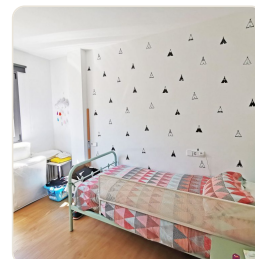

Ref 1742; Modern new build villa with garage and terraces for rent in El Terreno

· Rent · Ref 1742

DESCRIPTION

Available in July and August 2026. This villa has recently been completely renovated in a modern style and is located in a residential area in the beautiful neighborhood of El Terreno next to Bellver Castle Park. The center of Palma and the Santa Catalina district are within walking distance. It has a fantastic southwest orientation and is modernly furnished. Heating: hot/cold air conditioning, pellet stove
Furnishing: spacious living room, kitchen with dining table, 3 bedrooms, 2 bathrooms
Outdoor facilities: Garage for 3 parking spaces, garden, several terraces
Electricity and water are included in the rent.

FACTS

Status Rent	Living space 175 m ²
Property 247 m ²	Bedroom 3
Bathroom 2	Floors 2
Year of construction 2015	

CONTACT US

e-mail: info@el-terreno-immo.com

Telephone: 0034 971 284 026

Mobile / WhatsApp: 0034 637 128 058