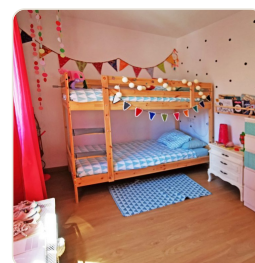

Ref 1742; Modern new build villa with garage and terraces for rent in El Terreno

· Rent · Ref 1742

DESCRIPTION

Available in July and August 2026. This villa has recently been completely renovated in a modern style and is located in a residential area in the beautiful neighborhood of El Terreno next to Bellver Castle Park. The center of Palma and the Santa Catalina district are within walking distance. It has a fantastic southwest orientation and is modernly furnished. Heating: hot/cold air conditioning, pellet stove
Furnishing: spacious living room, kitchen with dining table, 3 bedrooms, 2 bathrooms
Outdoor facilities: Garage for 3 parking spaces, garden, several terraces
Electricity and water are included in the rent.

FACTS

Status Rent	Living space 175 m ²
Property 247 m ²	Bedroom 3
Bathroom 2	Floors 2
Year of construction 2015	

CONTACT US

e-mail: info@el-terreno-immo.com

Telephone: 0034 971 284 026

Mobile / WhatsApp: 0034 637 128 058