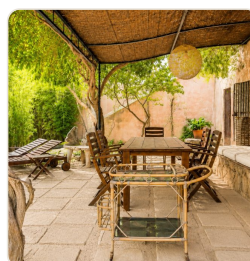

Ref 2005; Jewel from the 20s; Art Nouveau villa on a large plot in Palma El Terreno for sale

Palma - El Terreno · Buy · Ref 2005

DESCRIPTION

We are delighted to present this exceptional manor house in Palma's bohemian El Terreno district. It dates from 1910 and has been very well maintained, renovated and refurbished with great attention to retaining its unique character. The town villa with a total constructed area of 732m² (including pool, garage and convertible attic) is situated on a finca-like plot of 911m² with sea views, beautiful Mediterranean trees and a natural stone swimming pool. The main house (269m²) has 3 double bedrooms, living room, dining room, kitchen, 3 bathrooms (all ensuite) and a spacious entrance hall (45m²) as well as a laundry room and a storage room. A separate guest wing (97m²) has a living room, 2 bedrooms and 2 bathrooms (both ...