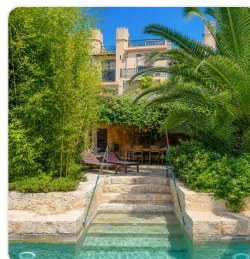

Ref 2005; Jewel from the 20s; Art Nouveau villa on a large plot in Palma El Terreno for sale

Palma - El Terreno · Buy · Ref 2005

DESCRIPTION

We are delighted to present this exceptional manor house in Palma's bohemian El Terreno district. It dates from 1910 and has been very well maintained, renovated and refurbished with great attention to retaining its unique character. The town villa with a total constructed area of 732m² (including pool, garage and convertible attic) is situated on a finca-like plot of 911m² with sea views, beautiful Mediterranean trees and a natural stone swimming pool. The main house (269m²) has 3 double bedrooms, living room, dining room, kitchen, 3 bathrooms (all ensuite) and a spacious entrance hall (45m²) as well as a laundry room and a storage room. A separate guest wing (97m²) has a living room, 2 bedrooms and 2 bathrooms (both ...