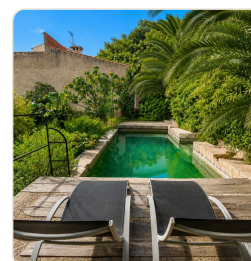

Ref 2005; Jewel from the 20s; Art Nouveau villa on a large plot in Palma El Terreno for sale

Palma - El Terreno · Buy · Ref 2005

DESCRIPTION

We are delighted to present this exceptional manor house in Palma's bohemian El Terreno district. It dates from 1910 and has been very well maintained, renovated and refurbished with great attention to retaining its unique character. The town villa with a total constructed area of 732m² (including pool, garage and convertible attic) is situated on a finca-like plot of 911m² with sea views, beautiful Mediterranean trees and a natural stone swimming pool. The main house (269m²) has 3 double bedrooms, living room, dining room, kitchen, 3 bathrooms (all ensuite) and a spacious entrance hall (45m²) as well as a laundry room and a storage room. A separate guest wing (97m²) has a living room, 2 bedrooms and 2 bathrooms (both ...